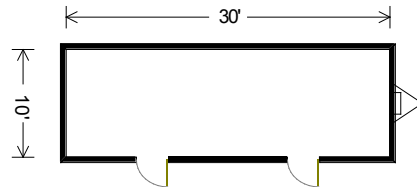

Model 820

Size: 8'x20'

Model 1030

Size: 10'x30'

Model 1240

Size: 12'x40'

Model 1260

Size: 12'x60'

Model 2440

Size: 24'x40'

Model 2460

Size: 24'x60'

24'x60' Mobile Office Trailer

**NOTE: In-Stock inventory
floorplans may vary from
standard models. Contact
MBC for available
floorplans**

Specifications:

- A/C & Heat
- VCT or Carpet Flooring
- Electrical Outlets
- Fluorescent Lighting
- Large Windows
- Steel Doors/Deadbolt & Latch Guard
- Window Security Bars