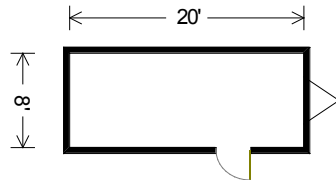

Model 820

Size: 8'x20'

Model 1030

Size: 10'x30'

Model 1240

Size: 12'x40'

Model 1260

Size: 12'x60'

Model 2440

Size: 24'x40'

Model 2460

Size: 24'x60'

24'x60' Mobile Office Trailer

**NOTE: In-Stock inventory
floorplans may vary from
standard models. Contact
MBC for available
floorplans**

Specifications:

- A/C & Heat
- VCT or Carpet Flooring
- Electrical Outlets
- Fluorescent Lighting
- Large Windows
- Steel Doors/Deadbolt & Latch Guard
- Window Security Bars