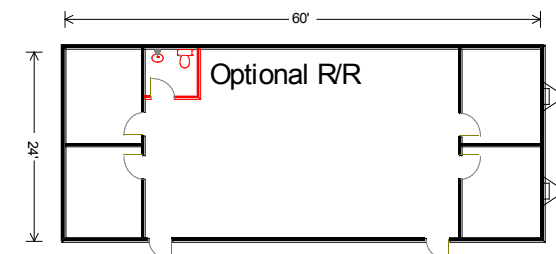

Model 820

Size: 8'x20'

Model 1030

Size: 10'x30'

Model 1240

Size: 12'x40'

Model 1260

Size: 12'x60'

Model 2440

Size: 24'x40'

Model 2460

Size: 24'x60'

24'x60' Mobile Office Trailer

**NOTE: In-Stock inventory
floorplans may vary from
standard models. Contact
MBC for available
floorplans**

Specifications:

- A/C & Heat
- VCT or Carpet Flooring
- Electrical Outlets
- Fluorescent Lighting
- Large Windows
- Steel Doors/Deadbolt & Latch Guard
- Window Security Bars