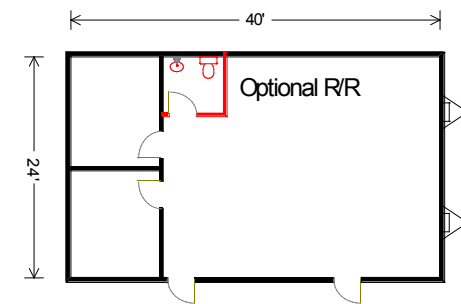

Model 820

Size: 8'x20'

Model 1030

Size: 10'x30'

Model 1240

Size: 12'x40'

Model 1260

Size: 12'x60'

Model 2440

Size: 24'x40'

Model 2460

Size: 24'x60'

24'x60' Mobile Office Trailer

**NOTE: In-Stock inventory
floorplans may vary from
standard models. Contact
MBC for available
floorplans**

Specifications:

- A/C & Heat
- VCT or Carpet Flooring
- Electrical Outlets
- Fluorescent Lighting
- Large Windows
- Steel Doors/Deadbolt & Latch Guard
- Window Security Bars