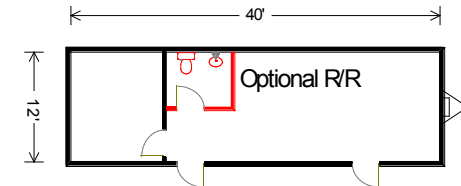

Model 820

Size: 8'x20'

Model 1030

Size: 10'x30'

Model 1240

Size: 12'x40'

Model 1260

Size: 12'x60'

Model 2440

Size: 24'x40'

Model 2460

Size: 24'x60'

24'x60' Mobile Office Trailer

**NOTE: In-Stock inventory
floorplans may vary from
standard models. Contact
MBC for available
floorplans**

Specifications:

- A/C & Heat
- VCT or Carpet Flooring
- Electrical Outlets
- Fluorescent Lighting
- Large Windows
- Steel Doors/Deadbolt & Latch Guard
- Window Security Bars